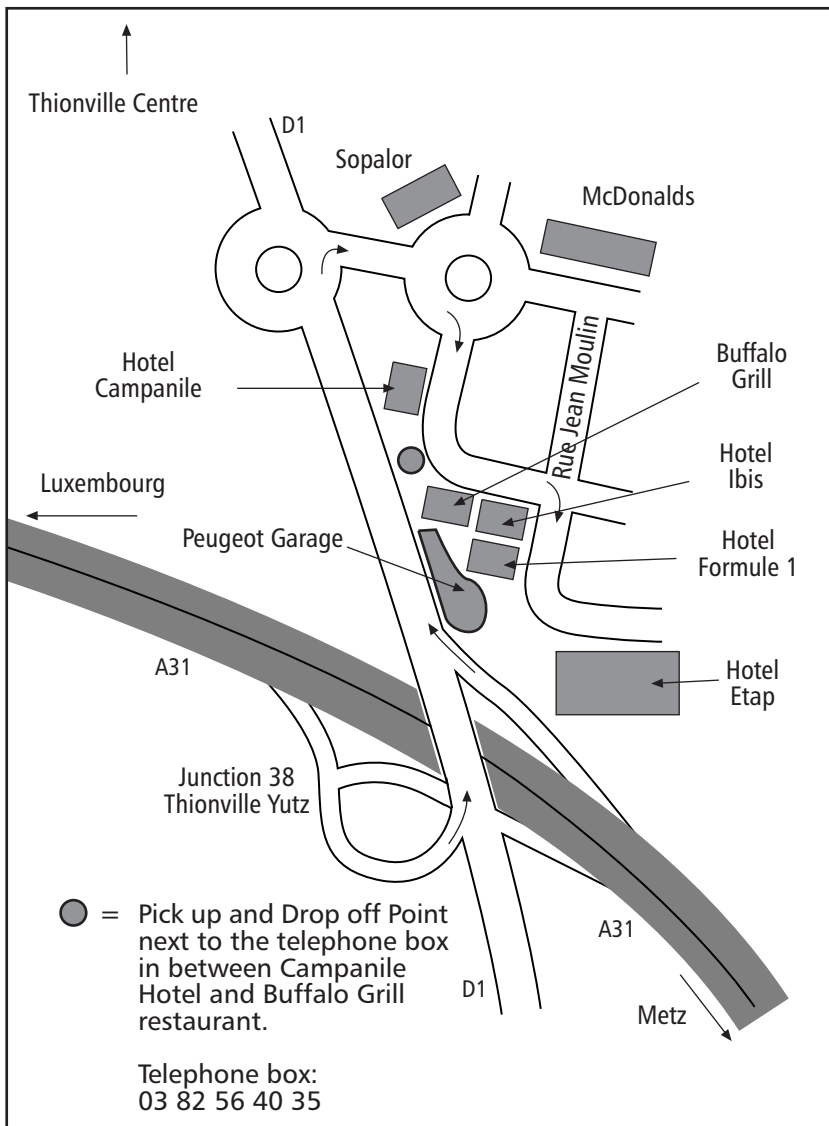

Pick-up /Drop-off Details

Coach Telephone numbers:
 Spain/Mediterranean/Atlantic: 00 44 7740 880280

UK office:
 Day: 00 44 1430 422 111
 Eves: 00 44 1430 422 111

The hotels in the area have toilets etc. and the campanile has a restaurant. There is also a McDonalds close by.