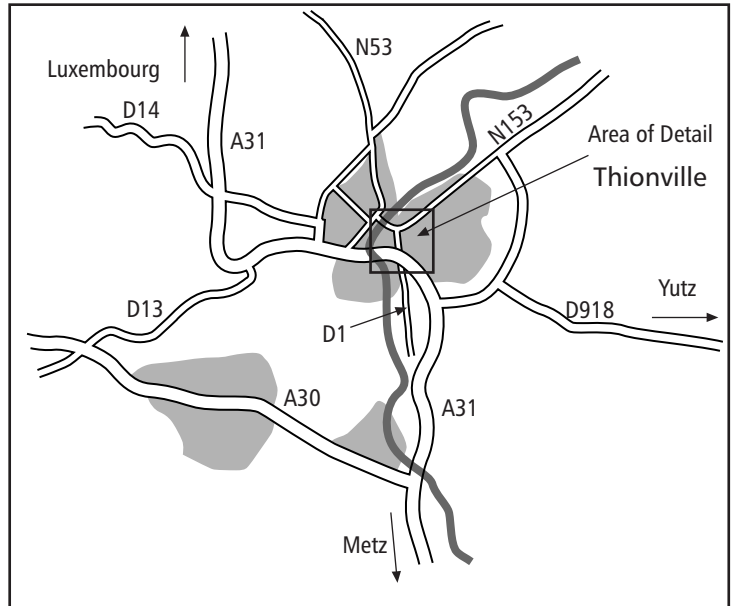

Pick-up /Drop-off Details

Coach Telephone numbers:
 Spain/Mediterranean/Atlantic: 00 44 7740 880280

UK office:
 Day: 00 44 1430 422 111
 Eves: 00 44 1430 422 111

The hotels in the area have toilets etc. and the campanile has a restaurant. There is also a McDonalds close by.