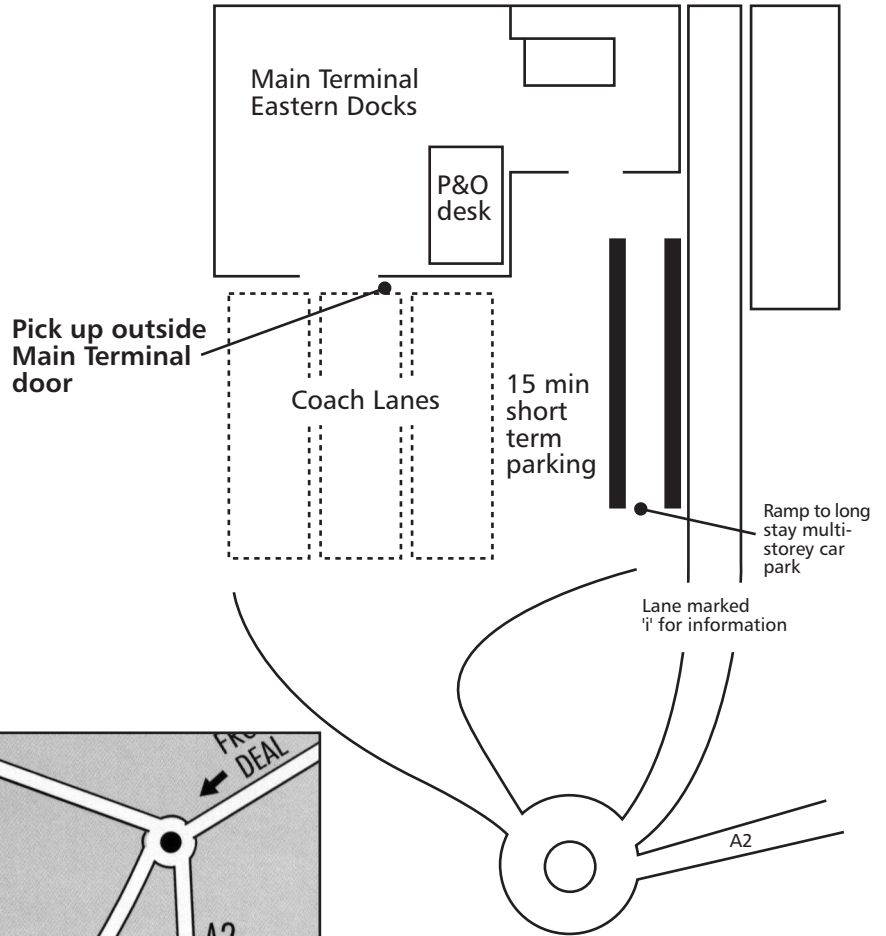

Pick-up / Drop-off Details

Dover
Point 15
UK - pref A

Coach Telephone numbers:
Spain/Mediterranean/Atlantic: 00 44 7740 880280

UK office:
Day: 00 44 1430 422 111
Eves: 00 44 1430 422 111

NOTE
If you plan to Park at Dover, please contact the Bolero/EBE office with your car make/model, registration number and credit card details. Doverport parking require this information for pre payment of parking.