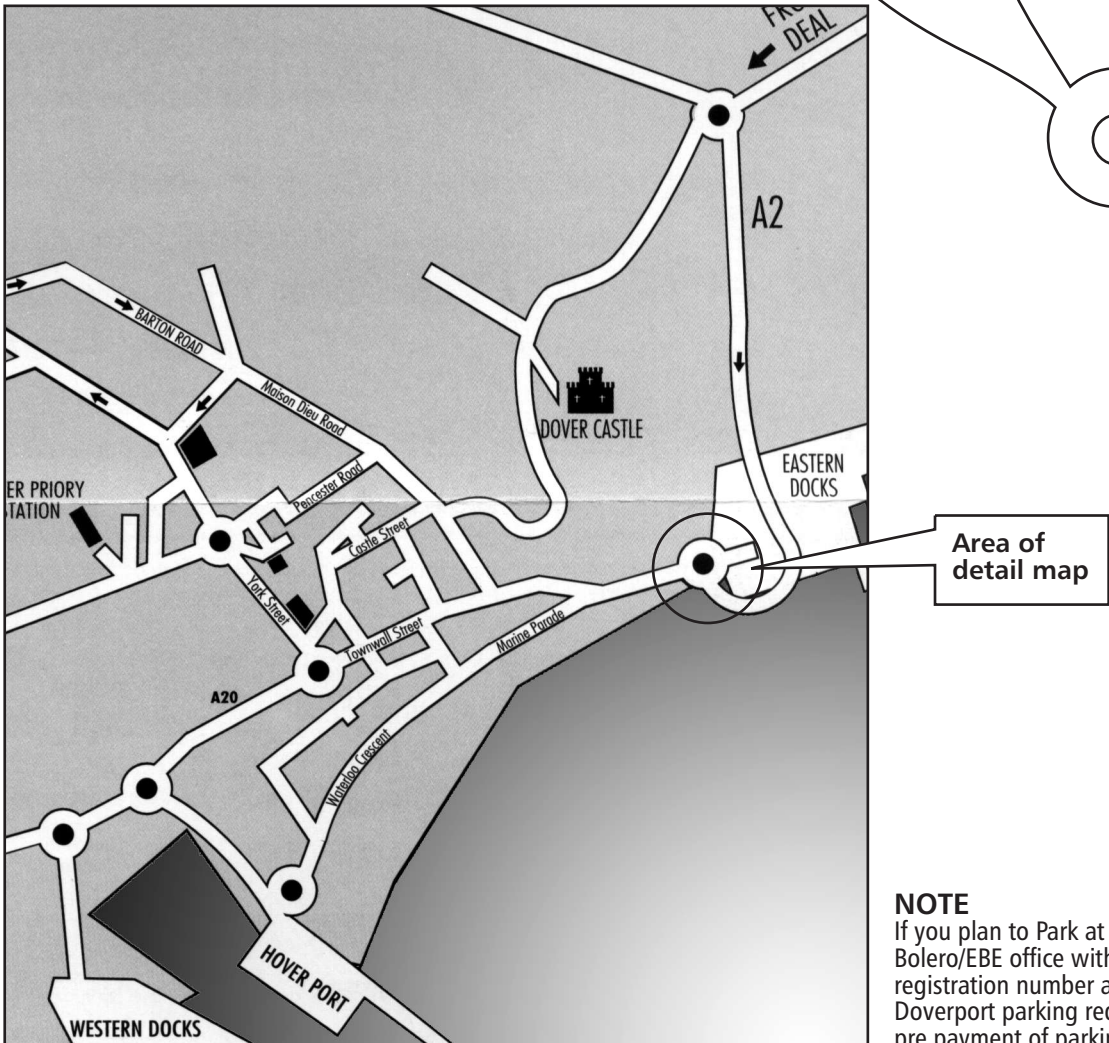

Pick-up / Drop-off Details

Dover
Point 15
UK - pref A

Coach Telephone numbers:
Spain/Mediterranean/Atlantic: 00 44 7740 880280

UK office:
Day: 00 44 1430 422 111
Eves: 00 44 1430 422 111

NOTE
If you plan to Park at Dover, please contact the Bolero/EBE office with your car make/model, registration number and credit card details. Doverport parking require this information for pre payment of parking.