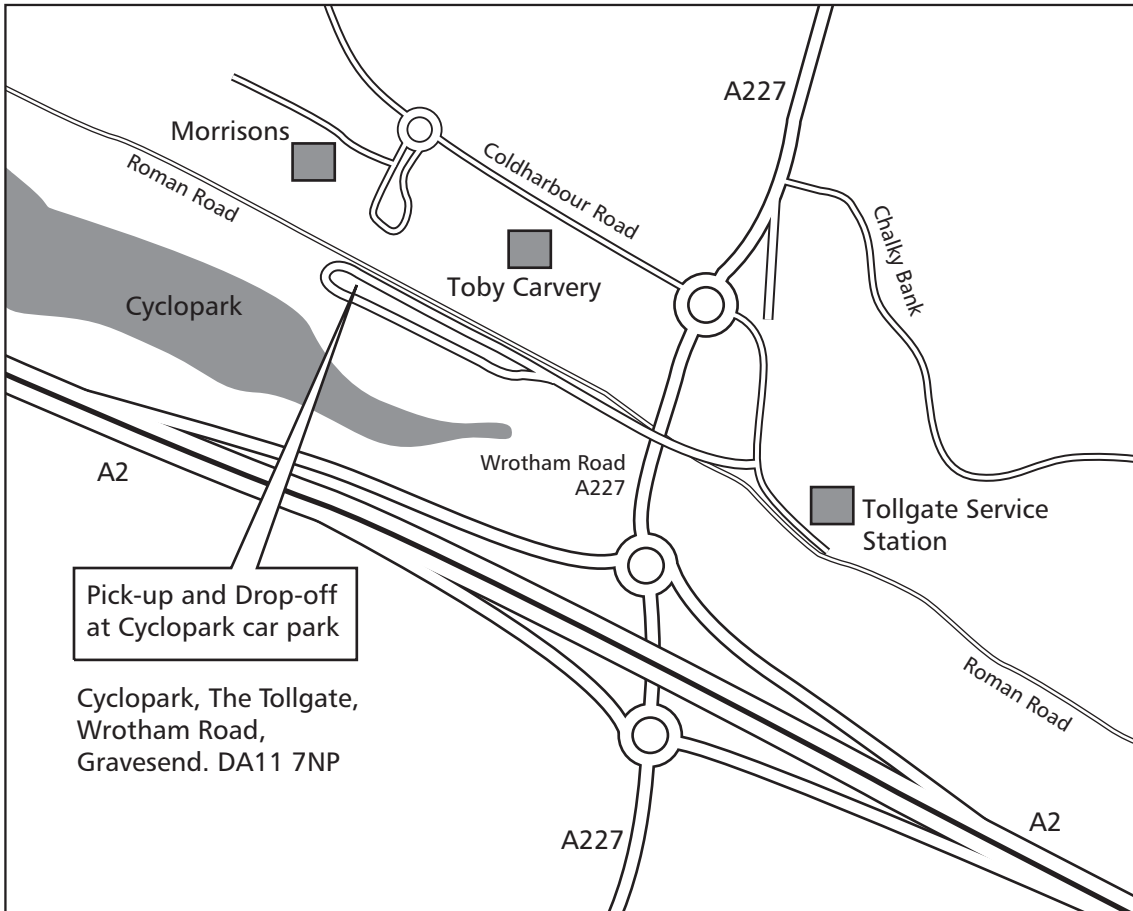

Pick-up / Drop-off Details

Gravesend

Cyclopark

Coach Telephone number:
00 44 7740 880280

UK office:
Day: 00 44 1430 422111
Eves: 00 44 1430 422111

Car Parking is available at Cyclopark.
Please ring the office to book and pay on 01430 422111 Monday-Friday 10:00-16:00