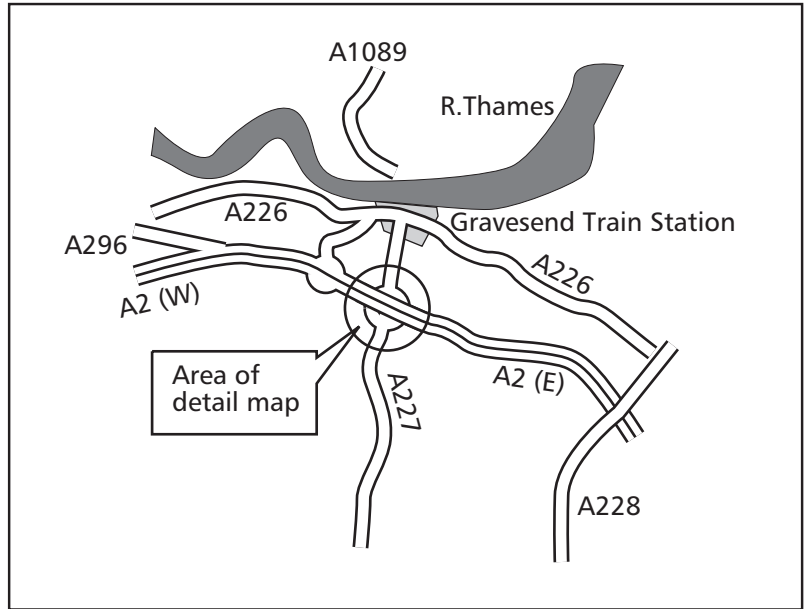

Pick-up / Drop-off Details

Gravesend

Cyclopark

Coach Telephone number:
00 44 7740 880280

UK office:
Day: 00 44 1430 422111
Eves: 00 44 1430 422111

Car Parking is available at Cyclopark.
Please ring the office to book and pay on 01430 422111 Monday-Friday 10:00-16:00