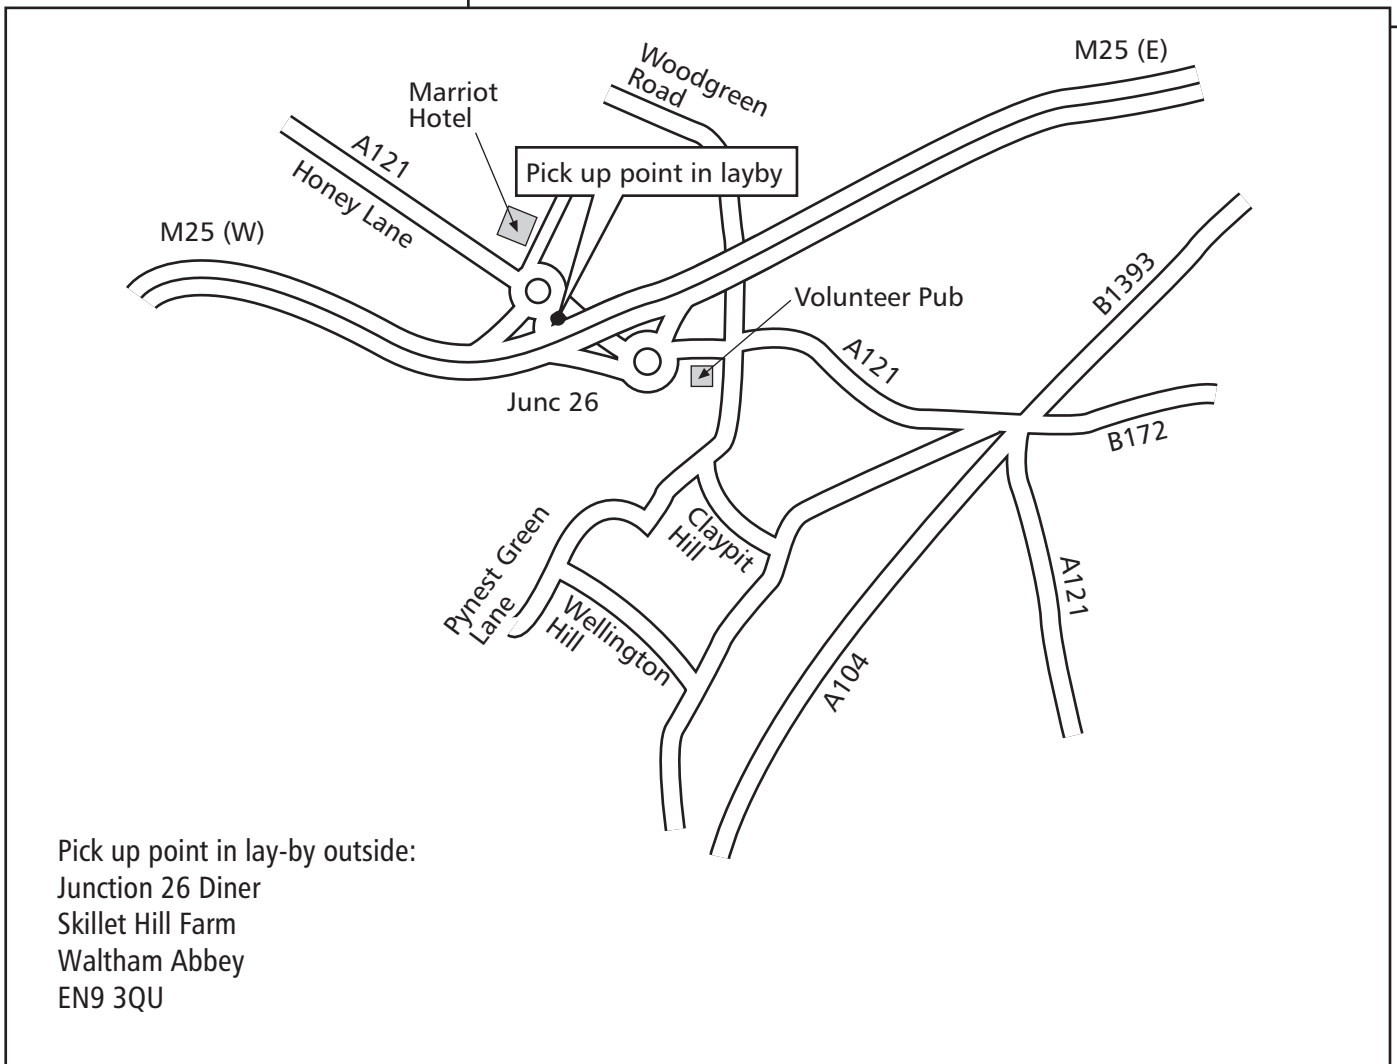

Pick-up / Drop-off Details

Coach Telephone number:
00 44 7740 880280

UK office:
00 44 1430 422111

Pick up point in lay-by outside:
Junction 26 Diner
Skillet Hill Farm
Waltham Abbey
EN9 3QU