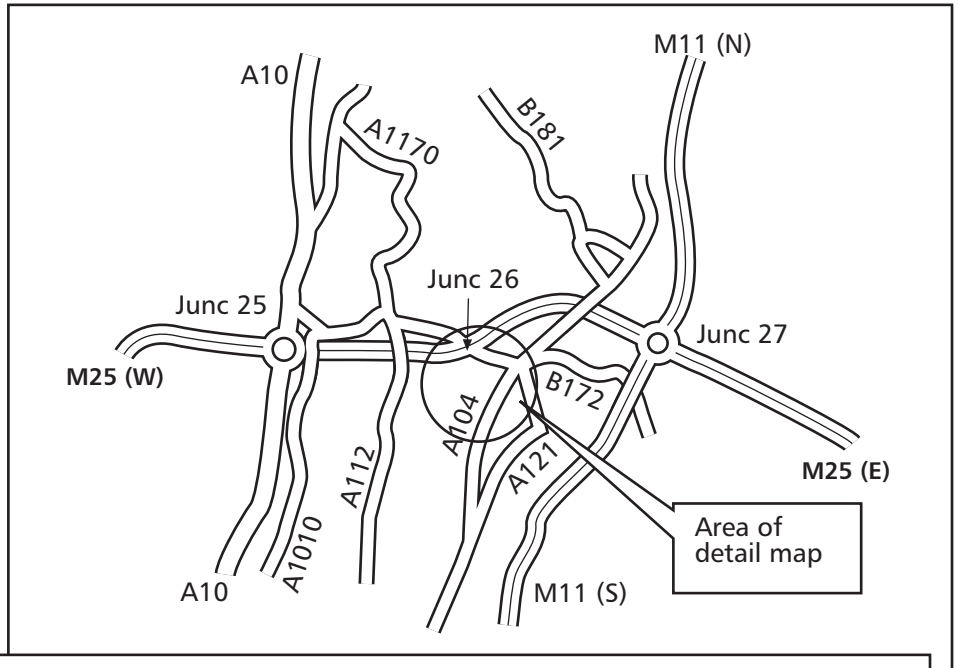

Pick-up / Drop-off Details

Coach Telephone number:
00 44 7740 880280

UK office:
00 44 1430 422111

Pick up point in lay-by outside:
Junction 26 Diner
Skillet Hill Farm
Waltham Abbey
EN9 3QU