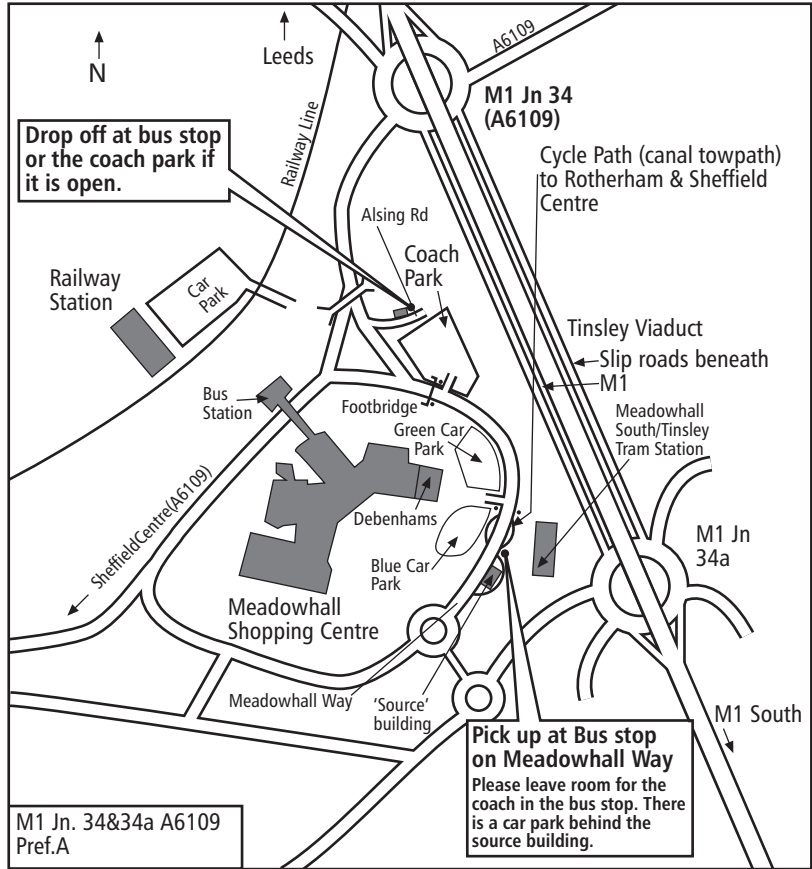

# Pick-up / Drop-off Details

### Woodall Services M1 Between Junctions 30 & 31

**\* Drop off in coach park on northbound side**