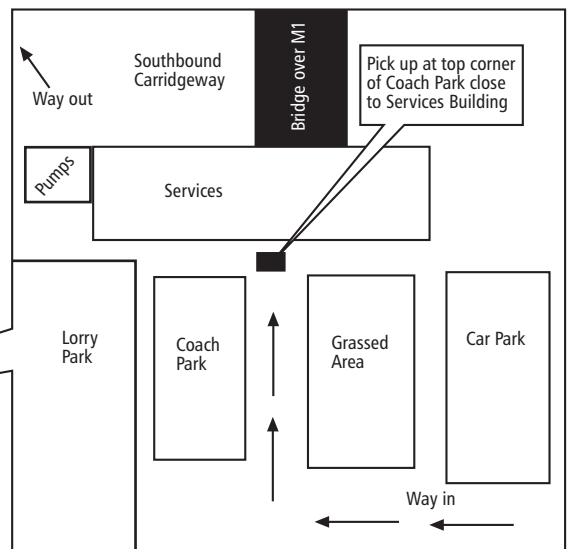

# Pick-up / Drop-off Details

### Woodall Services M1 Between Junctions 30 & 31

**\* Drop off in coach park on northbound side**