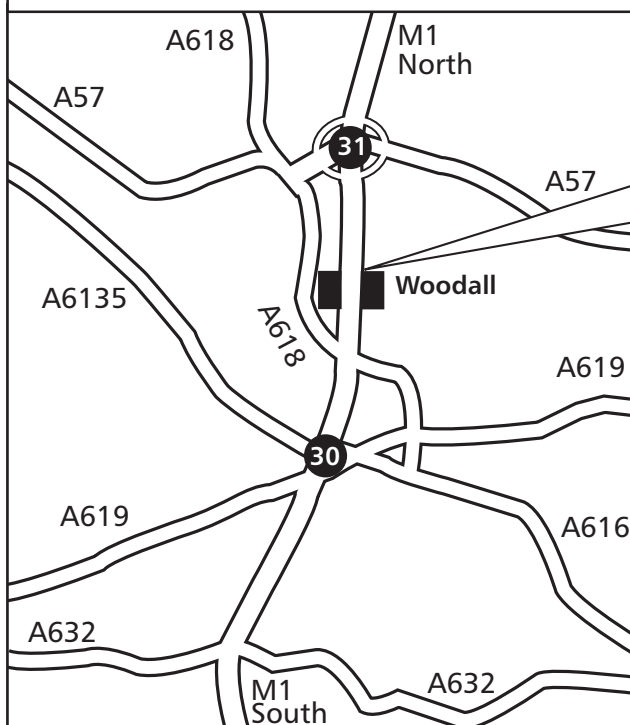

# Pick-up / Drop-off Details

### Woodall Services M1 Between Junctions 30 & 31

**\* Drop off in coach park on northbound side**